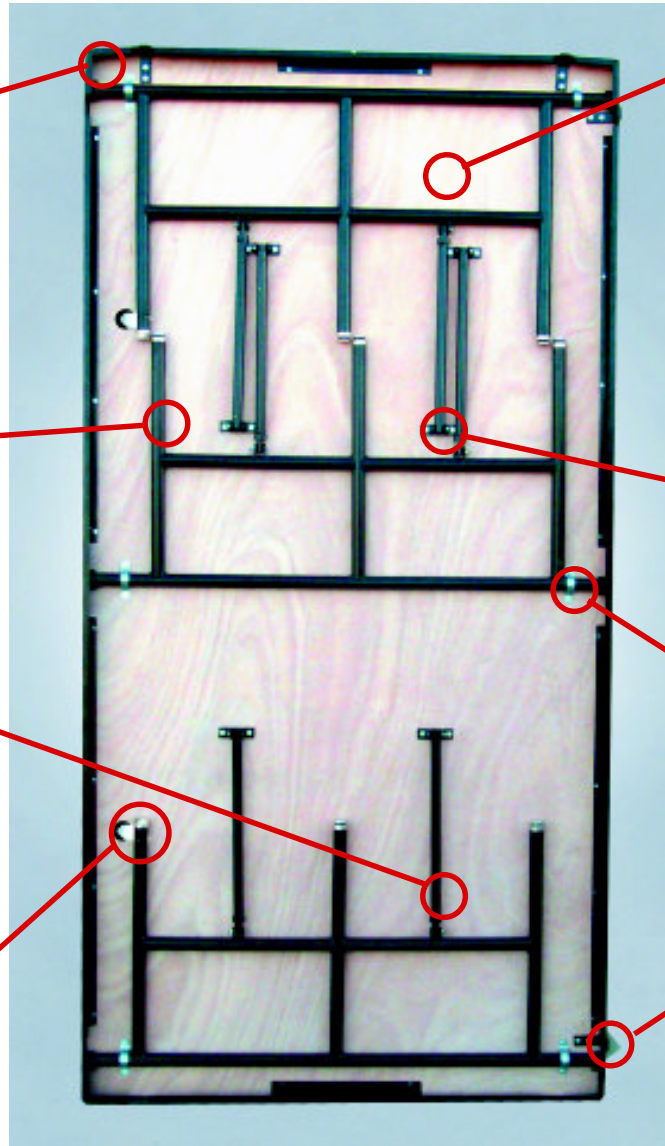

Specifications

Frame

Our frames have a structural profile that is 50% thicker than our nearest competitor's, and are formed from steel that is 25% thicker (14ga. vs. 16ga.) Unlike our competition, our frame has a recessed edge for Velcro, so it cannot be pulled off if the stage is dragged around on its edge.

Legs

Our stage legs are 30% thicker and stronger than our nearest competitor's. They are attached to both the outer frame and through-bolted to the deck with aircraft style Teflon locking nuts

Truly Automatic Lock

No significant force is needed to operate our lock - it works just like an umbrella handle. Unlike our competition, we use 2 locks (not 1) at every leg to assure that your stage will be safe.

Smart Use of Casters

Unlike expensive mobile stage, our Ultra Portable stage has wheels only where you need them. With this innovation, 1 person can easily set up multiple platforms in no time and without breaking a sweat!